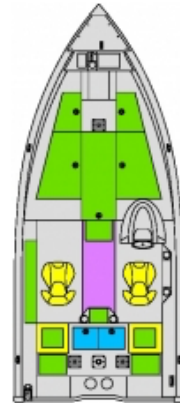

SPECIFICATIONS

1875 PRO-V BASS XS Pedestal Seating

Length	18' 9"	5,72 Meter
Beam width	96"	2,44 Meter
Standard Boat Weight	1475 lbs	669 kg
Maximum Horsepower	200 HP	147 kW
Transom Height	25"	64 cm

STANDARD FEATURES

Aerated Livewell w/Autotimer

- Aft Livewell w/Recirc (91 cm Long / 106 Liter)
- Livewell Pumpout
- ProLong Plus Livewell System

Consoles/Instrumentation/Lighting

- 12V Power Receptacle
- Automotive Style Fuse Panel
- Custom Fiberglass Console & Dash W/Windscreen
- Dual USB Port
- Full Lighted Instrumentation
- Horn
- Hydraulic steering with tilt
- Interior Lighting - LED
- Kicker Stereo with 2 MB Quart Speakers
- Livewell Lighting
- Navigational Lighting
- Recessed Controls
- Trinket Tray

Flooring

- Vinyl Main Floor/Carpeted Decks

Fuel tank

- 147 LiterFuel Tank

Other Exterior Features

- 3 Step Ladder Flush Mount in Transom
- Aluminum Corner Castings
- Bow & Stern Eyes
- Composite Transom
- Integrated Power Strake 2 (IPS2) Hull
- Level Flotation Compliance
- ProTrak Gunwale
- Stainless Steel Flip Down Cleats (4)
- Twin Plated Bottom (Bow to Admidship)