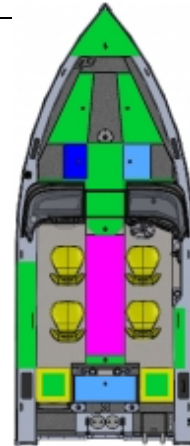

SPECIFICATIONS

2075 PRO-V Sport

Length	20' 10"	6.35 Meter
Beam	102"	2.59 Meter
Standard Boat Weight	2150 lbs	975 kg
Maximum Horsepower	300 hp	221 kW
Transom Height	25"	64 cm

STANDARD FEATURES

Aerated Livewell Systems

- Aft Livewell w/Recirc and Pump Out (111 cm Long / 117 Liter)
- Bait Tamer (aft livewell)
- Bow Livewell w/Recirc and Pump Out (71 cm Long / 53 Liter)
- Freshwater Pick Up (Aft Livewell)
- Livewell Divider (Aft Livewell)
- ProLong Plus Livewell System